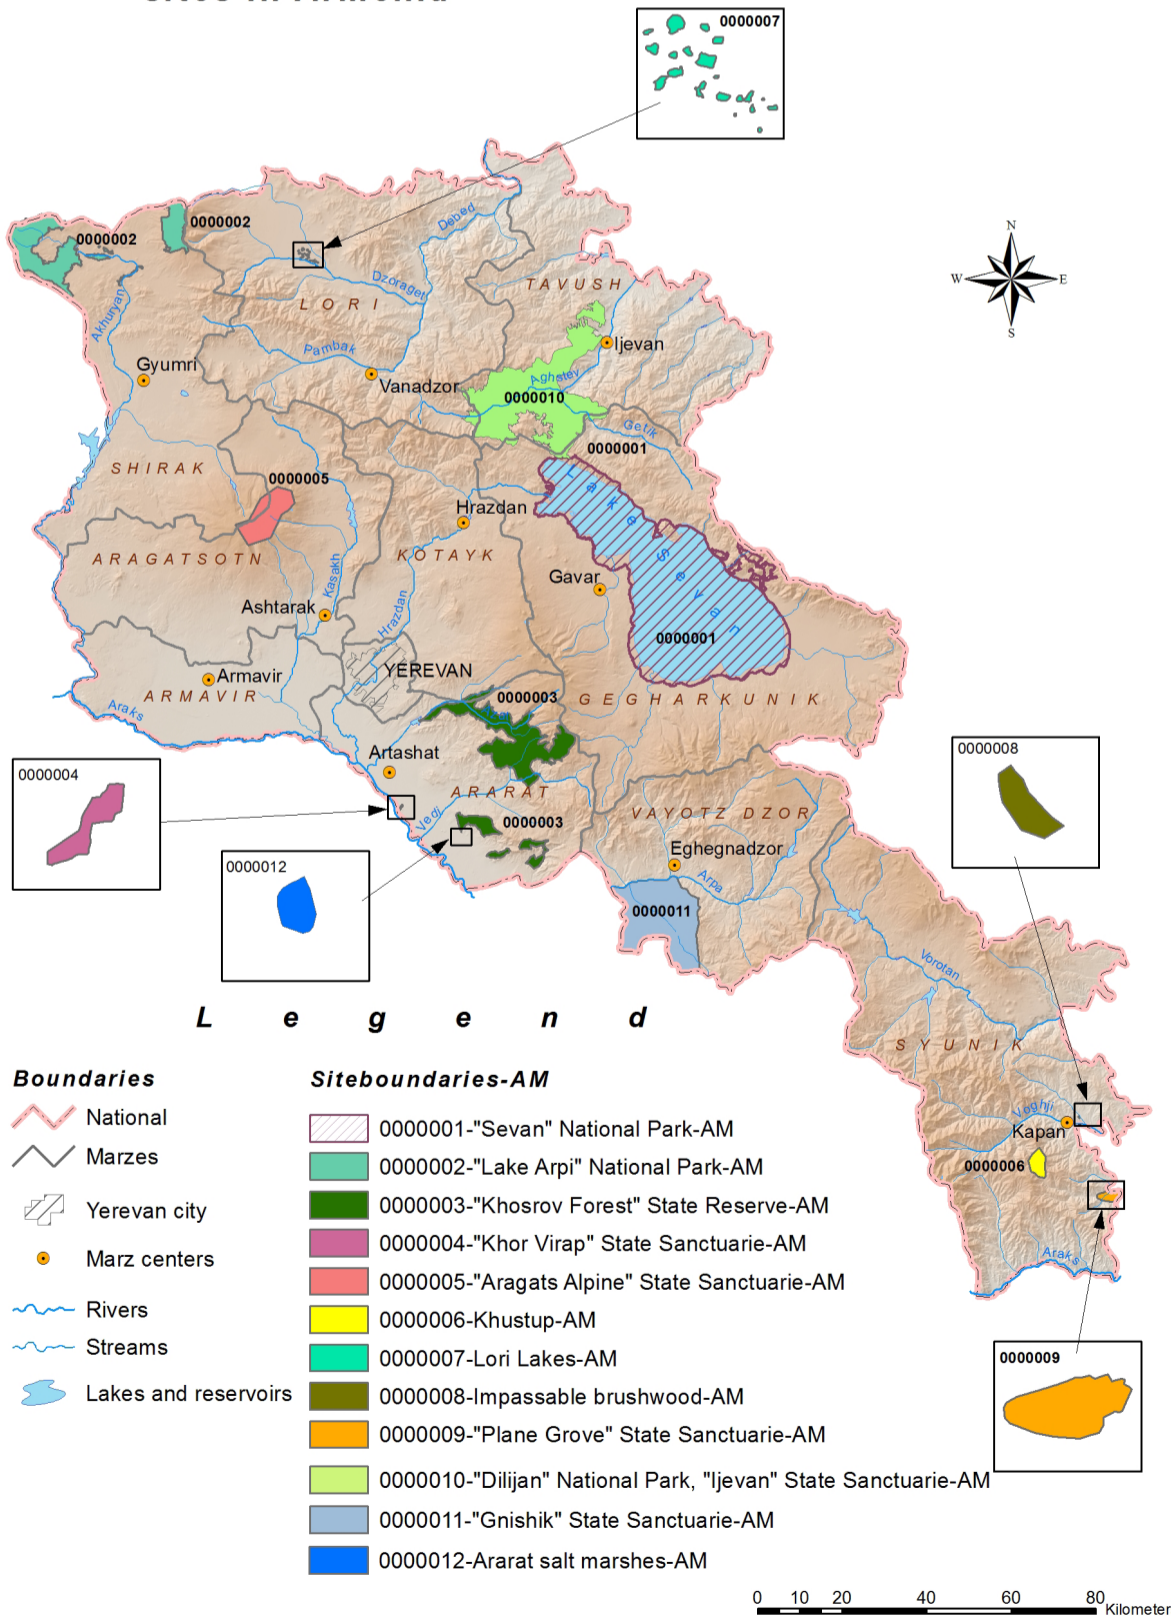

Boundaries of Emerald Network sites in Armenia

Էմերալդ ցանցը (The Emerald Network) - բնապահպանական հատուկ նշանակության տարածքների (ԲՀՆՏ) ցանց է (Areas of Special Conservation Interest (ASCI)), որը ձևավորվում է Եվրոպայի վայրի բնության և բնական միջավայրի պահպանության մասին» (Բեռն 1979թ.) Կոնվենցիայի շրջանակներում:

ԲՀՆՏ-ների էմերալդ ցանցը պաշտոնապես հաստատվել է Կոնվենցիայի Մշտական կոմիտեի 3 (1996) որոշմամբ, Համաեվրոպական էկոլոգիական ցանցի (ՀԷՑ) ձևավորման նպատակով, քանի որ ԲՀՆՏ-ները իրենցից ներկայացնում են ՀԷՑ-ի առանցքային տարածքներ (core areas):

Տարածքների ընտրությունը իրականացվում է Կողմերի կառավարությունների կողմից՝ Կոնվենցիայի Մշտական կոմիտեի սահմանած պահանջներին համաձայն, որոնք նպատակաուղղված են Եվրոպայի ողջ տարածքում հատուկ պահպանության ռեժիմի շնորհիվ ստեղծելու պահպանության համընդհանուր ցանց՝ վայրի բուսական, կենդանական տեսակներին և բնակմիջավայրերին սպառնացող վտանգները մեղմելու համար:

«Էմերալդ ցանցի» ստեղծման նախնական աշխատանքները Հայաստանում մեկնարկել են 2007-2008թթ. ընթացքում իրականացված Հայաստանում «Էմերալդ ցանցի» ներդրման փորձնական ծրագրի շրջանակներում, որի պահանջների համապատասխան ընտրվել և բնութագրվել են «Էմերալդ ցանցում» ընդգրկվելիք տարածքների մոտ 10%-ը:

Ծրագիրը շարունակվել է 2009-2011թթ-ին և եռամյա աշխատանքների արդյունքում ընտրվել ու կազմվել է ցանցում առաջարկվող հետևյալ ինը պոտենցիալ տարածքների/սայթերի ցանկը՝ «Խոսրովի անտառ» պետական արգելոց, «Սևան», «Արփի լիճ» ազգային պարկեր, «Խոր Վիրապ», «Սոսու պուրակ» արգելավայրեր և «Խուստուփ», «Երախի լեռնաշղթա», «Լոռու լճեր», «Սյունիքի շիրբլակ» տարածքները, որոնք զբաղեցնում են 206 697,5 հա և կազմում երկրի ընդհանուր տարածքի շուրջ 7 տոկոսը:

2013 թվականին մեկնարկել է «Էմերալդ ցանց-Փուլ II» ծրագիրը, որը նպատակաուղղված է Հայաստանում այս միջազգային էկոլոգիական ցանցի վերջնական ձևավորմանը: Ներկայումս գնահատվել են նախկինում առաջարկված բոլոր պոտենցիալ տարածքները: Աշխատանքների իրականացման արդյունքում վերանայվել ու համալրվել է ցանցում ընդգրկված պոտենցիալ տարածքների ցանկն ու կազմվել հետևյալ վերջնական տարբերակը՝ «Խոսրովի անտառ» պետական արգելոց, «Սևան», «Արփի լիճ», ազգային պարկեր, «Խոր Վիրապ», «Սոսու պուրակ», «Խուստուփ», «Արագածի ալպյան» արգելավայրերը, ստեղծվելիք «Գնիշիկ» պահպանվող լանդշաֆտը, «Դիլիջան» ազգային պարկ - «Իջևան» արգելավայր համատեղ սայթը, «Արարատի աղակալված ձահձուտներ», «Սյունիքի շիրբլակ», «Լոռու լճեր» տարածքները: Ցանցի ընդհանուր թվով 12 տարածքները զբաղեցնում են 291329.0 հա և կազմում երկրի տարածքի 9.8%-ը:

Բնապահպանական ուղղվածությամբ սույն օրացույցը այս տեղեկատվությունը տարածելու միջոցներից մեկն է:

Օգտագործված նկարների հեղինակներ
The list of authors of the pictures used in the calendar
©M.Ghasabyan, ©G.Fayvush, ©M.Kalashyan
©I.Khorozyan, A.Malkhasyan, M.Boyadjyan
©K.Tamanyan, ©S.Baloyan