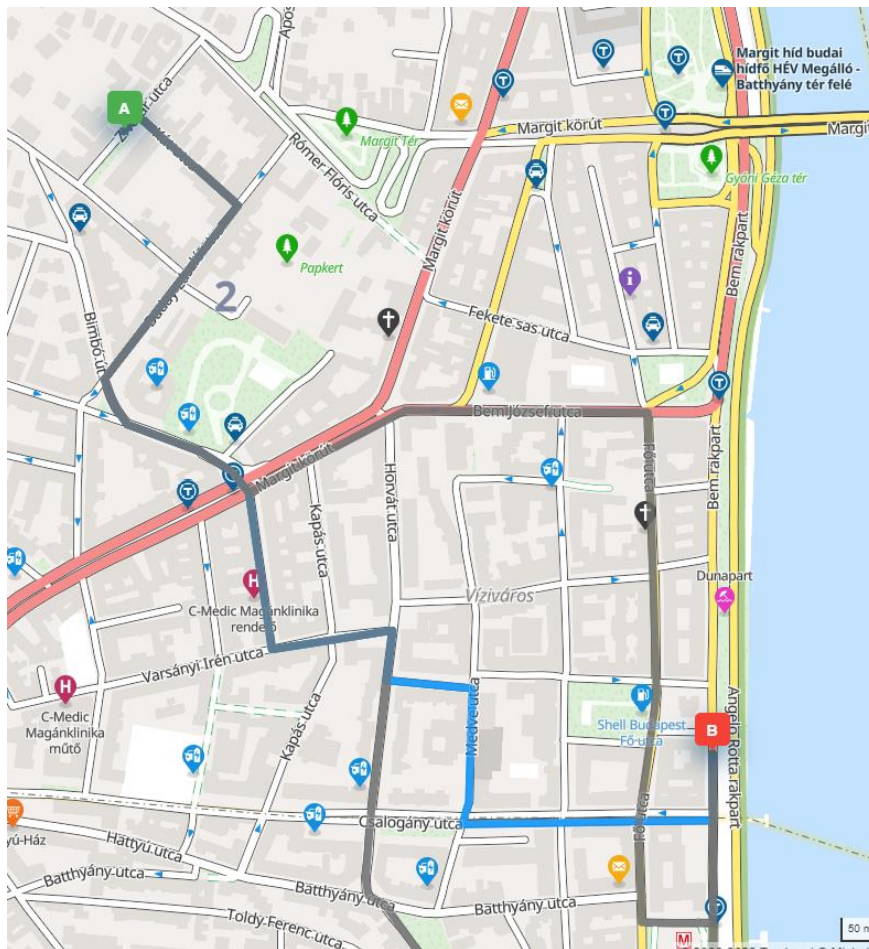

Symposium “VISIBLE VALUE: Growing youth work in Europe”

Practical information

How to find your way to the [European Youth Centre in Budapest?](#)

[EYC Budapest - Youth \(coe.int\)](#)

Address: European Youth Centre Budapest Address: 1024 Budapest, Zivatar utca 1-3. Hungary
RECEPTION Phone: +36 1 438 10 60

How to find the way to [Hotel Novotel Budapest Danube?](#)

Address: Bem rakpart 33-34., Budapest, 1027, Hungary
RECEPTION Phone: + +36 1 458 4900

How to get from Hotel Novotel to European Youth Centre Budapest?

Walking (15-20 minutes) or taking bus 11 or 111

(see the map below: A=European Youth Centre / B= Novotel Budapest Danube)

General touristic information:

[Budapest - Official tourist information \(budapestinfo.hu\)](#)